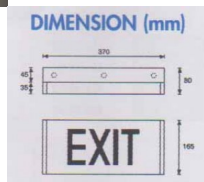

Lampu Emergency EXIT SAMCOM ELS-28S Boxster

Emergency EXIT Sign 2x8watt Boxster SAMCOM ELS-28S

Rating: Not Rated Yet

[Ask a question about this product](#)

Manufacturer [Samcom](#)

Description

Lampu Emergency EXIT Samcom ELS-28S adalah lampu tanda keluar merupakan syarat standar keamanan suatu gedung sebagai penunjuk arah evakuasi, model boxster ini dengan kekuatan 2x8watt memberikan penerangan maksimal untuk pengunjung melihat tanda keluar jika terjadi keadaan darurat.

- Input voltage 230Vac, 50/60Hz $\pm 10\%$ A:0.34 PF:0.77
- Battery 2,4v 2,5Ah High Temperature rated Nickel Cadmium cell or others
- Rated Period > 2 hrs, 3 hrs or others
- Mode Maintained
- Operation Temperature ta 40 °C
- Power Consumption < 4VA
- Charged Monitor Bi-Color (Green: Normal / Red: Fault)
- Recharge Period 16 ~ 24 hrs
- Emergency Luminance > 8 cd/m²
- Electromanetic Field 17m gauss @ 0,1m
- Charger Hybrid Controlled charger
- Protection Low volt cut-off to prevent battery over discharged, Incoming AC Fuse & Battery DC fuse, Tropical climate protection coating on hybrid control circuit
- Construction Electrode galvanised sheet steel with epoxy powder coating, 20mm Ø K/O hole, Fire Retardant Acrylic Opal Diffuser
- Dimension 355mm (L) x 58mm (W) x 287mm (H)
- Weight 2,30 kg (net) / 2,50 kg (gross)
- Packing one unit per canton