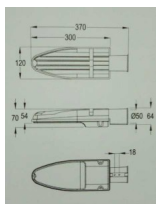

Lampu jalan Nikkon 10watt dan 20watt versi ekonomis lampu jalan merk Nikkon™ untuk memenuhi segmen ekonomis untuk perumahan atau pedestrian

Rating: Not Rated Yet

[Ask a question about this product](#)

Manufacturer [Nikon LED](#)

Description

Lampu jalan Nikkon 10watt dan 20watt versi ekonomis lampu jalan merk Nikkon™ untuk memenuhi segmen ekonomis untuk perumahan atau pedestrian.

Cover diffuser tidak membuat glare / silau untuk orang di bawahnya dan tetap nyaman, menggunakan konsep eco green yaitu lampu jalan yang hemat energi tetapi distribusi cahaya yang tetap terang dan merata.

Produk lampu jalan Nikkon yang mempunyai daya pakai tinggi, hemat listrik dan handal untuk berbagai kondisi jalanan urban city.

Baca juga lampu jalan lainnya

Cocok digunakan sebagai penerangan untuk:

- untuk penerangan residen atau perumahan,
- lampu jalan taman atau pedestrian,
- penerangan lampu akses shopping area,