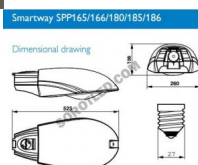

PJU Philips SPP165 SON-T70W 220V-50Hz GB GR 34/50S

Philips Road Lighting SPP165 SON-T70watt

Rating: Not Rated Yet

[Ask a question about this product](#)

Manufacturer [Philips](#)

Description

Lampu PJU merk **Philips** model SPP165 SON-T70watt adalah lampu **penerangan jalan umum** ekonomis yang memberikan kontribusi besar untuk lingkungan pencahayaan jalan lebih aman dan nyaman. **Lampu jalan Philips** ini merupakan jenis lampu bertekanan tinggi SON-T dengan output power 70watt cahaya kuning.

Lampu jalan ekonomis ini sangat cocok untuk penerangan jalan akses ke area perkebunan, jalur akses bandara, lingkungan perumahan dan umumnya untuk penerangan jalan kota.

Data teknis **SPP165 SON-T70watt** ini sebagai berikut:

- Input voltage: 220V - 50 Hz
- Optical cover/lens: Glass bowl/cover - Gray - Side-entry for diameter 34 to 50 mm
- Ingress protection code: IP43/65 [Wire-protected, rain/sprayproof; dust penetration-protected, jet-proof]
- Cap base: E27
- Compensation circuit: Inductive parallel compensated
- Order code / Full product code: 910403337401
- Order product name: SPP165 SON-T70W 220V-50Hz GB GR 34/50S
- Berat bersih: 3.699 kg