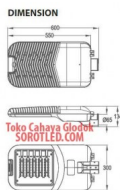

Lampu PJU 120watt Nikkon S433

Street Lantern LED 120watt Nikkon S433

Rating: Not Rated Yet

[Ask a question about this product](#)

Manufacturer [Nikkon LED](#)

Description

Lampu PJU 120watt Nikkon S433 adalah jenis lampu penerangan jalan umum LED berkualitas tinggi dengan chip LED LUMILEDS LUXEON Rebel ES (120W) memberikan distribusi cahaya secara maksimal untuk lampu jalan umum. Jenis yang handal dan berdaya guna tinggi, menekan biaya perawatan / pemeliharaan yang secara keseluruhan juga melakukan penghematan pemakaian listrik.

Aplikasi untuk penerangan jalan arteri umum, penerangan jalan bandara, penerangan jalan tol, penerangan jalan kompleks perumahan, penerangan jalan pabrik dan berbagai kebutuhan lainnya.

Parameter teknis **street lantern LED 120watt** ini:

- LED Light Source: * 3000K LED: LUXEON R
- 3 LED Modules x 14 LUMILEDS LUXEON Rebel ES (90W)
- 4 LED Modules x 14 LUMILEDS LUXEON Rebel ES (120W)
- 5 LED Modules x 14 LUMILEDS LUXEON Rebel ES (150W)
- Typical Luminous Flux & Efficiency @ 700 mA: 280 lm
- Max Junction Temperature: 150°C
- Color Temperature: • 5300K Daylight *3000K Warmwhite is available upon request